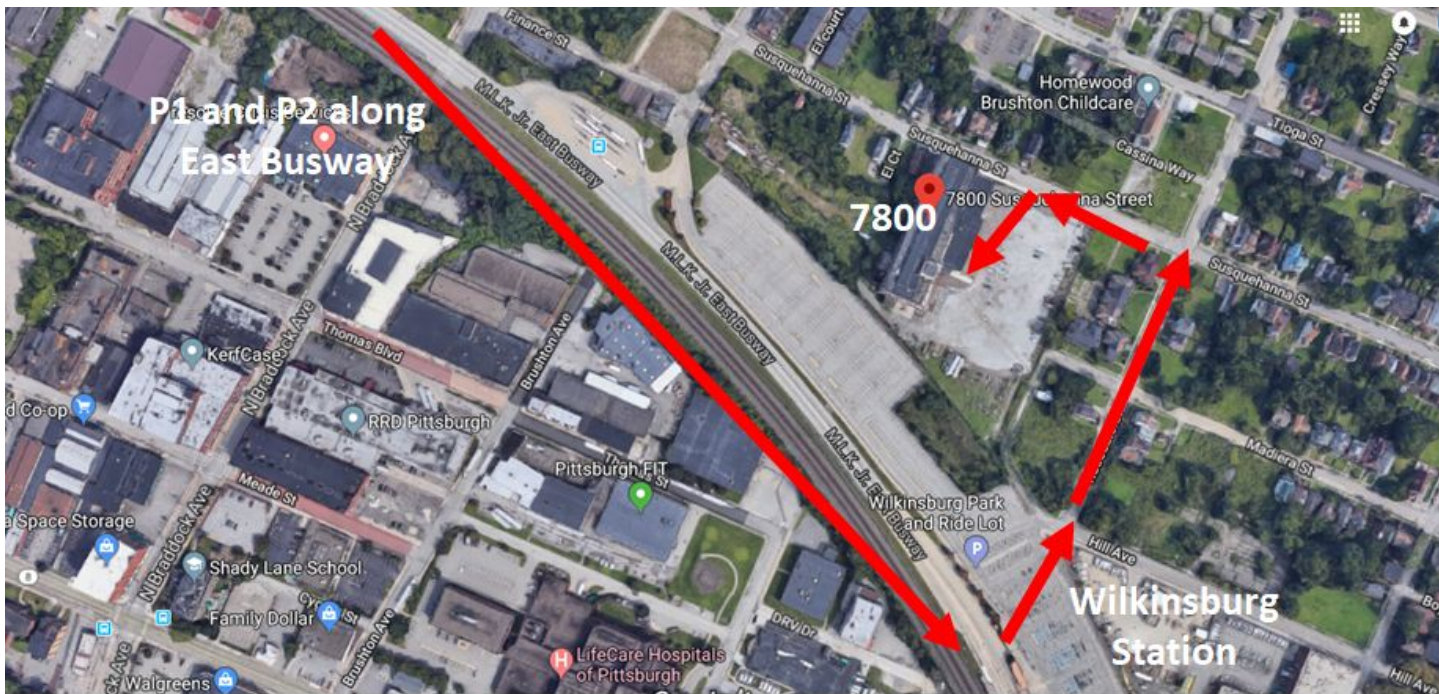

Thurs., Sept 27 | UMA Gathering Main Event
[7800 Susquehanna St, Pittsburgh, PA 15208](#) (click link for directions)

If you are driving to 7800 Susquehanna St. (7800), please use on street parking. We're trying to be respectful of the tenants and let them have first access to the parking lot. Parking in 7800's gravel lot is a secondary option. The building entrance is in the parking lot under the large blue and white 7800 sign. Public transportation from Downtown and/or East Liberty Hotels to 7800 is fast and easy.

The P1 and P2 buses come from Downtown and East Liberty along the East Busway. **Attendees should get off at Wilksburg Station.** Once at the Wilksburg Station, proceed through the parking lot to Rosedale St. Walk two blocks up Rosedale St. and turn left at Susquehanna St. See below for map.

Keep in mind that from the East Busway, Wilksburg Station, and your walking course, you will be able to see 7800. It's the largest structure in the area. The blue and white sign over the building entrance can be seen as well. After the UMA Gathering at 7800, you can reverse these directions and take the P1 or P2 back to East Liberty Station or Penn Station to access East Liberty or Downtown Hotels.