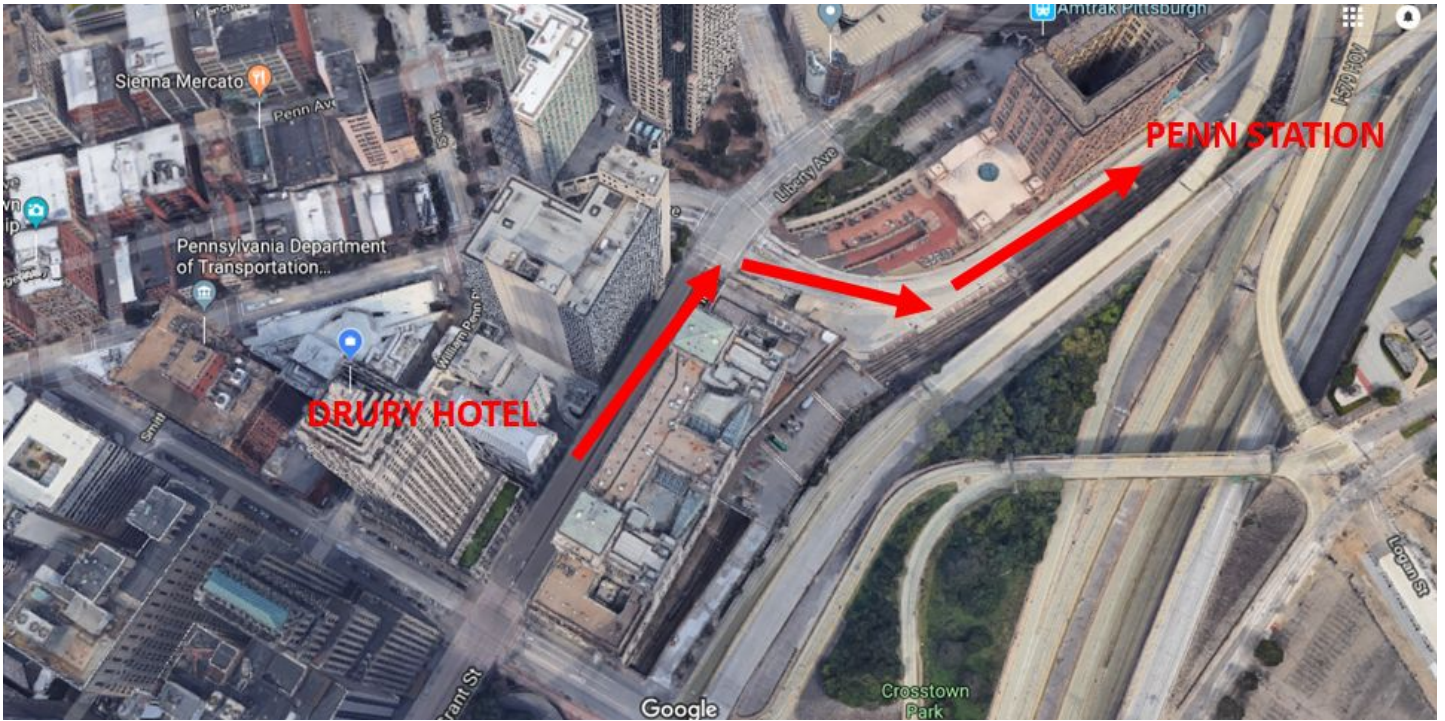

From Downtown Hotels, attendees will use the same East Busway, but will pick up the P1 or P2 from Penn Station. Below are walking directions from the Drury Plaza Hotel to Penn Station. Directions from the Monaco or Distrikt Hotels are similar.

The P1 and P2 buses come from Downtown and East Liberty along the East Busway. **Attendees should get off at Wilksburg Station.** Once at the Wilksburg Station, proceed through the parking lot to Rosedale St. Walk two blocks up Rosedale St. and turn left at Susquehanna St. See below for map.

Keep in mind that from the East Busway, Wilksburg Station, and your walking course, you will be able to see 7800. It's the largest structure in the area. The blue and white sign over the building entrance can be seen as well. After the UMA Gathering at 7800, you can reverse these directions and take the P1 or P2 back to East Liberty Station or Penn Station to access East Liberty or Downtown Hotels.